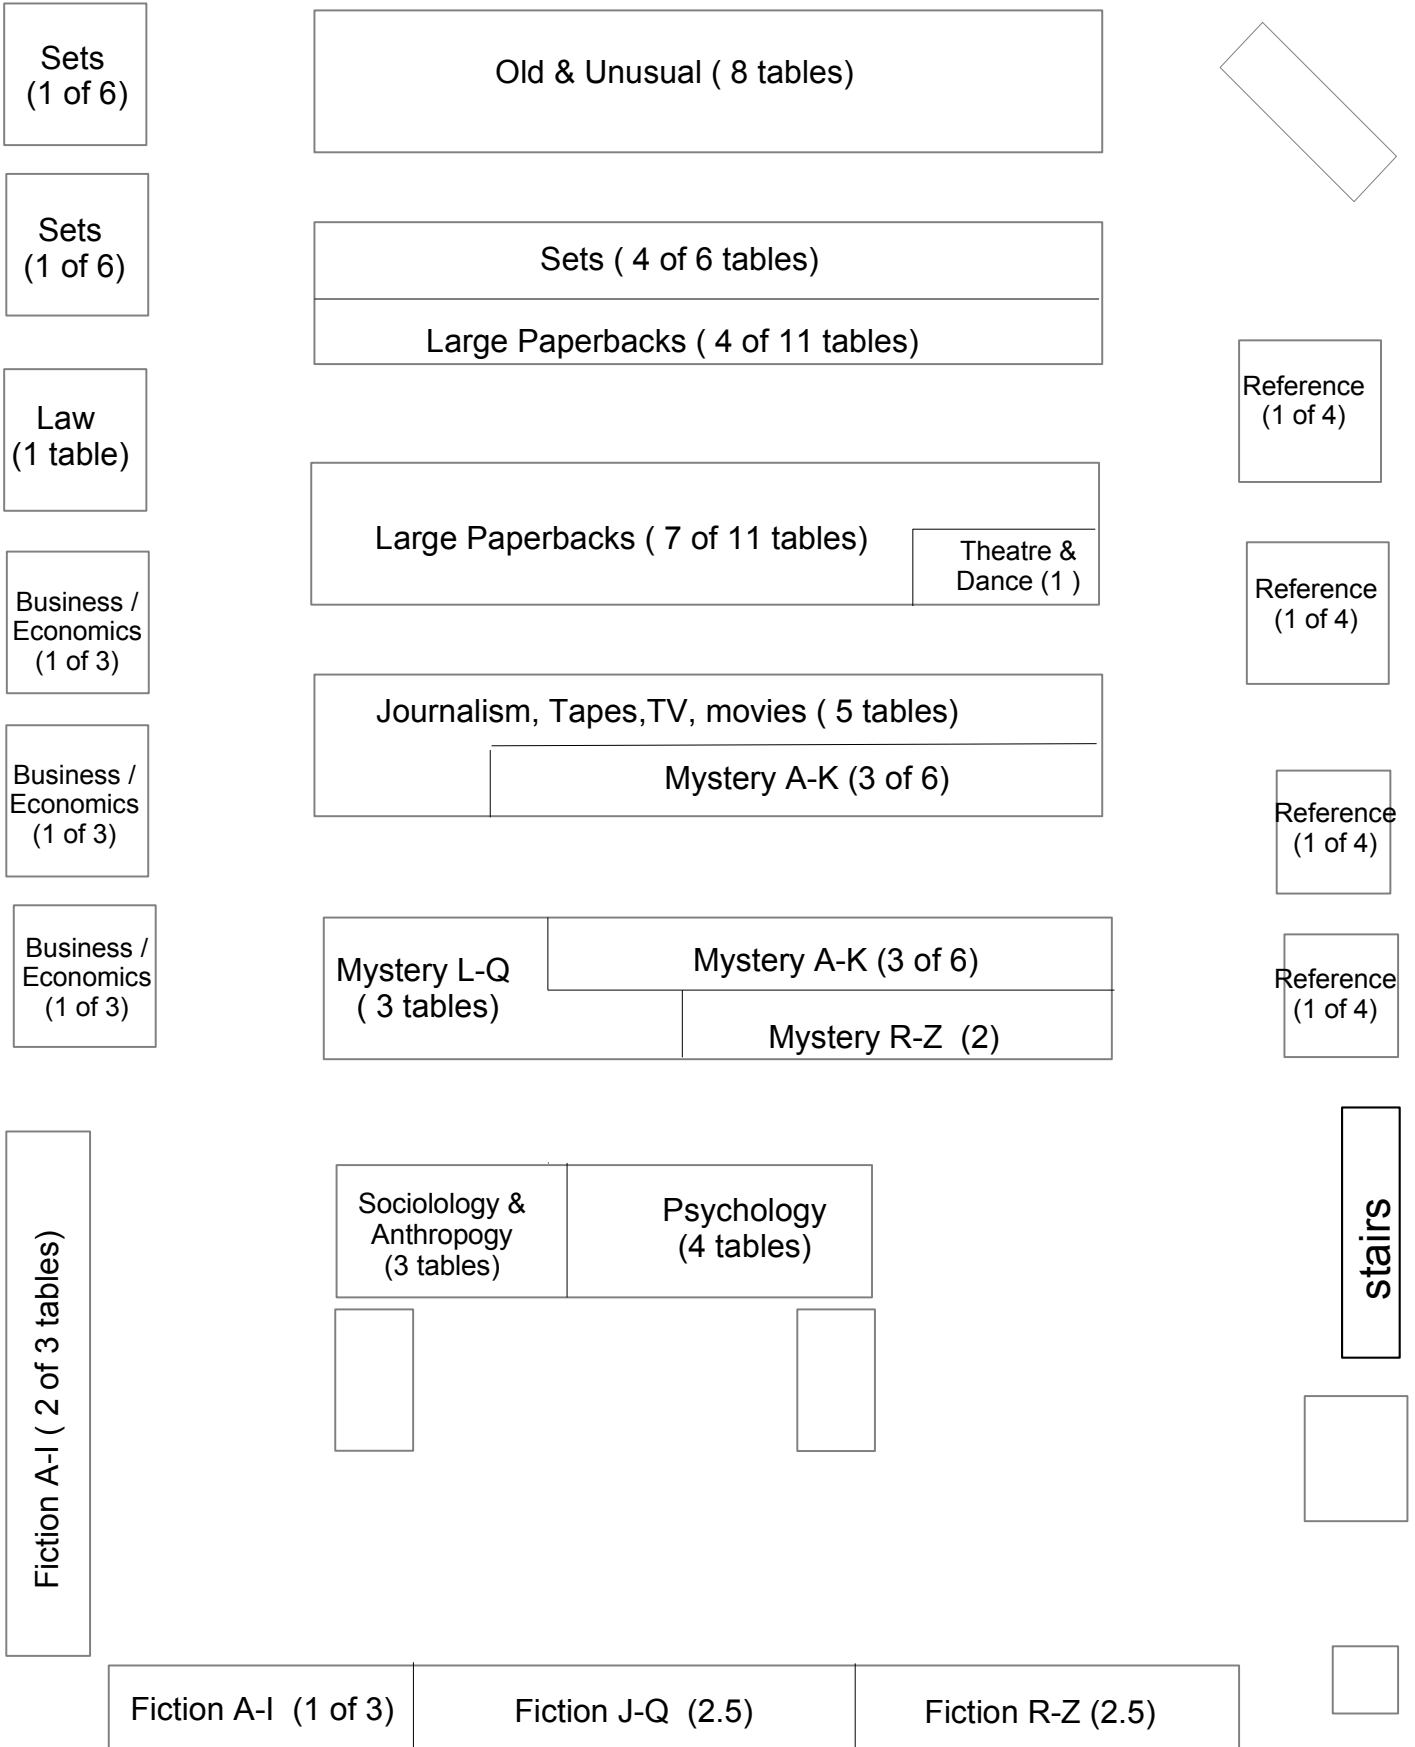

# Fox Room Layout

# Bryn Mawr – Wellesley Book Sale PDS Campus Center Book Category Layout

# PDS Gym Layout

exit

exit

entrance

Art (11 of 12 tables)

exit