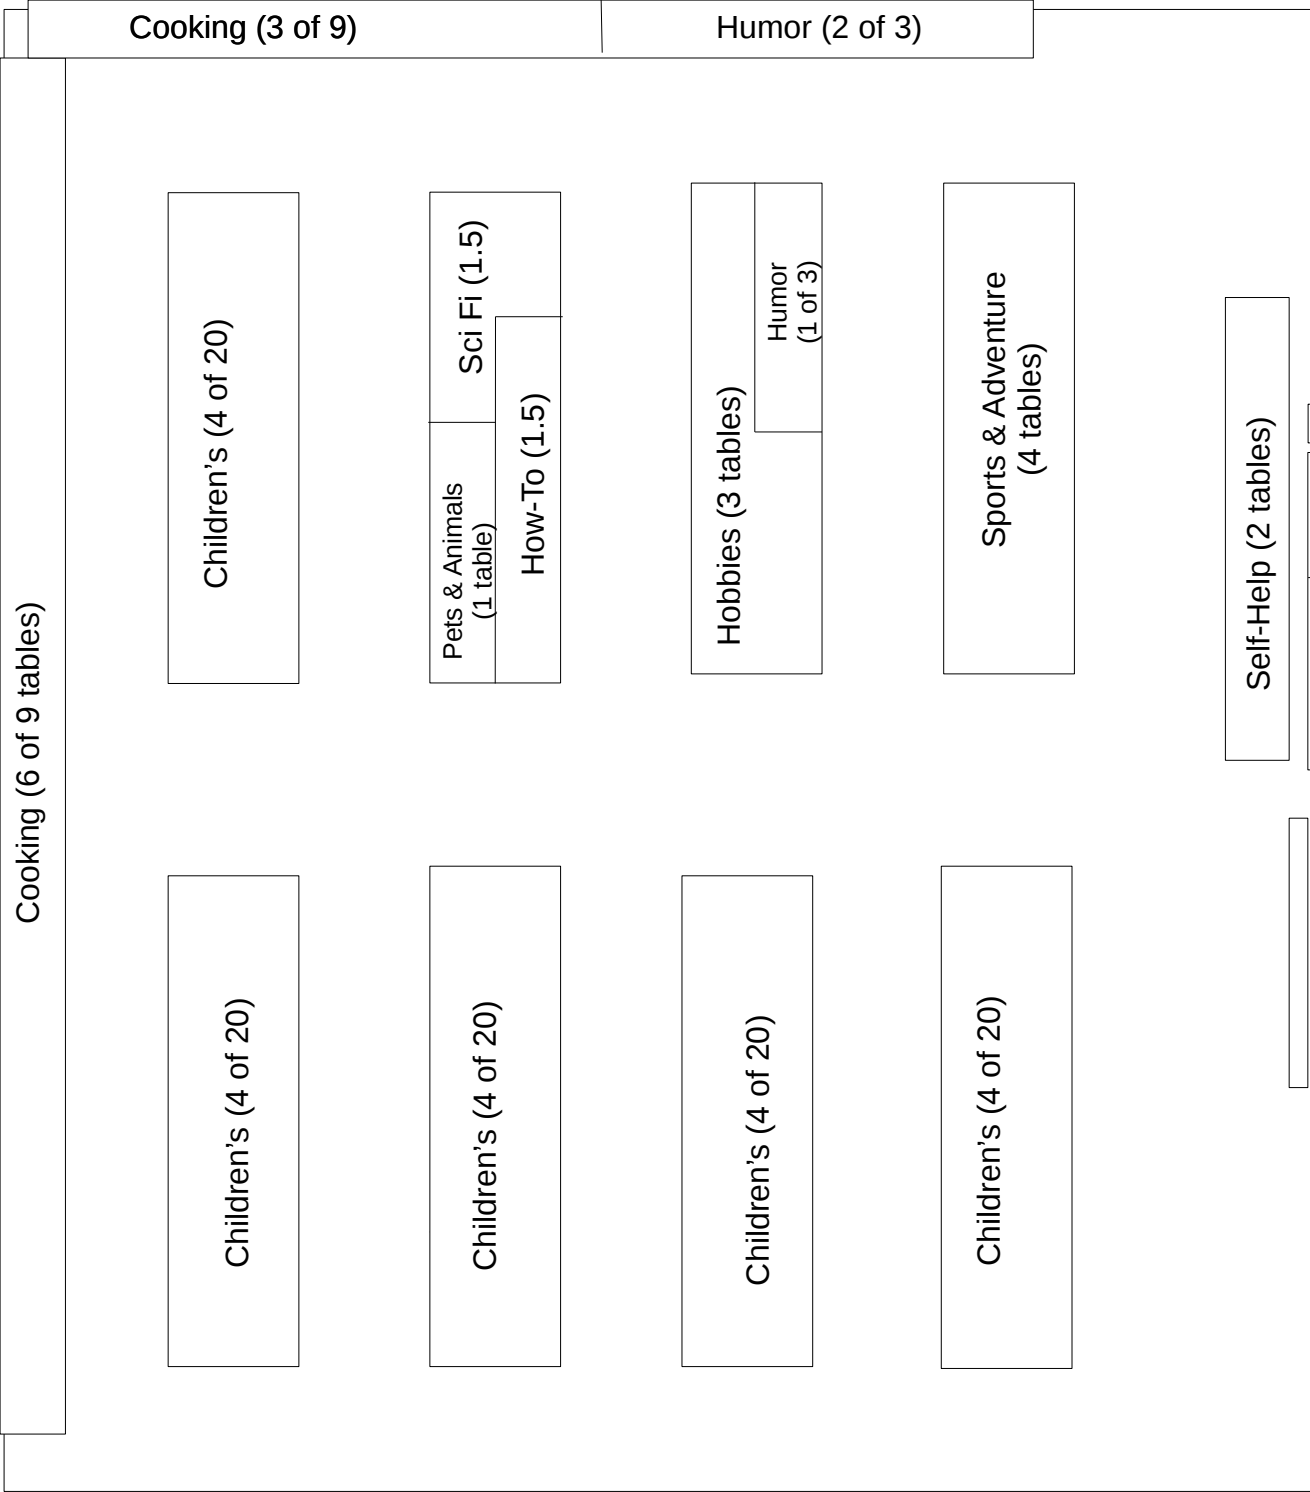

# Fox Room Layout

# Bryn Mawr – Wellesley Book Sale PDS Campus Center Book Category Layout

# PDS Gym Layout

exit

exit

entrance

Art (11 of 12 tables)

exit