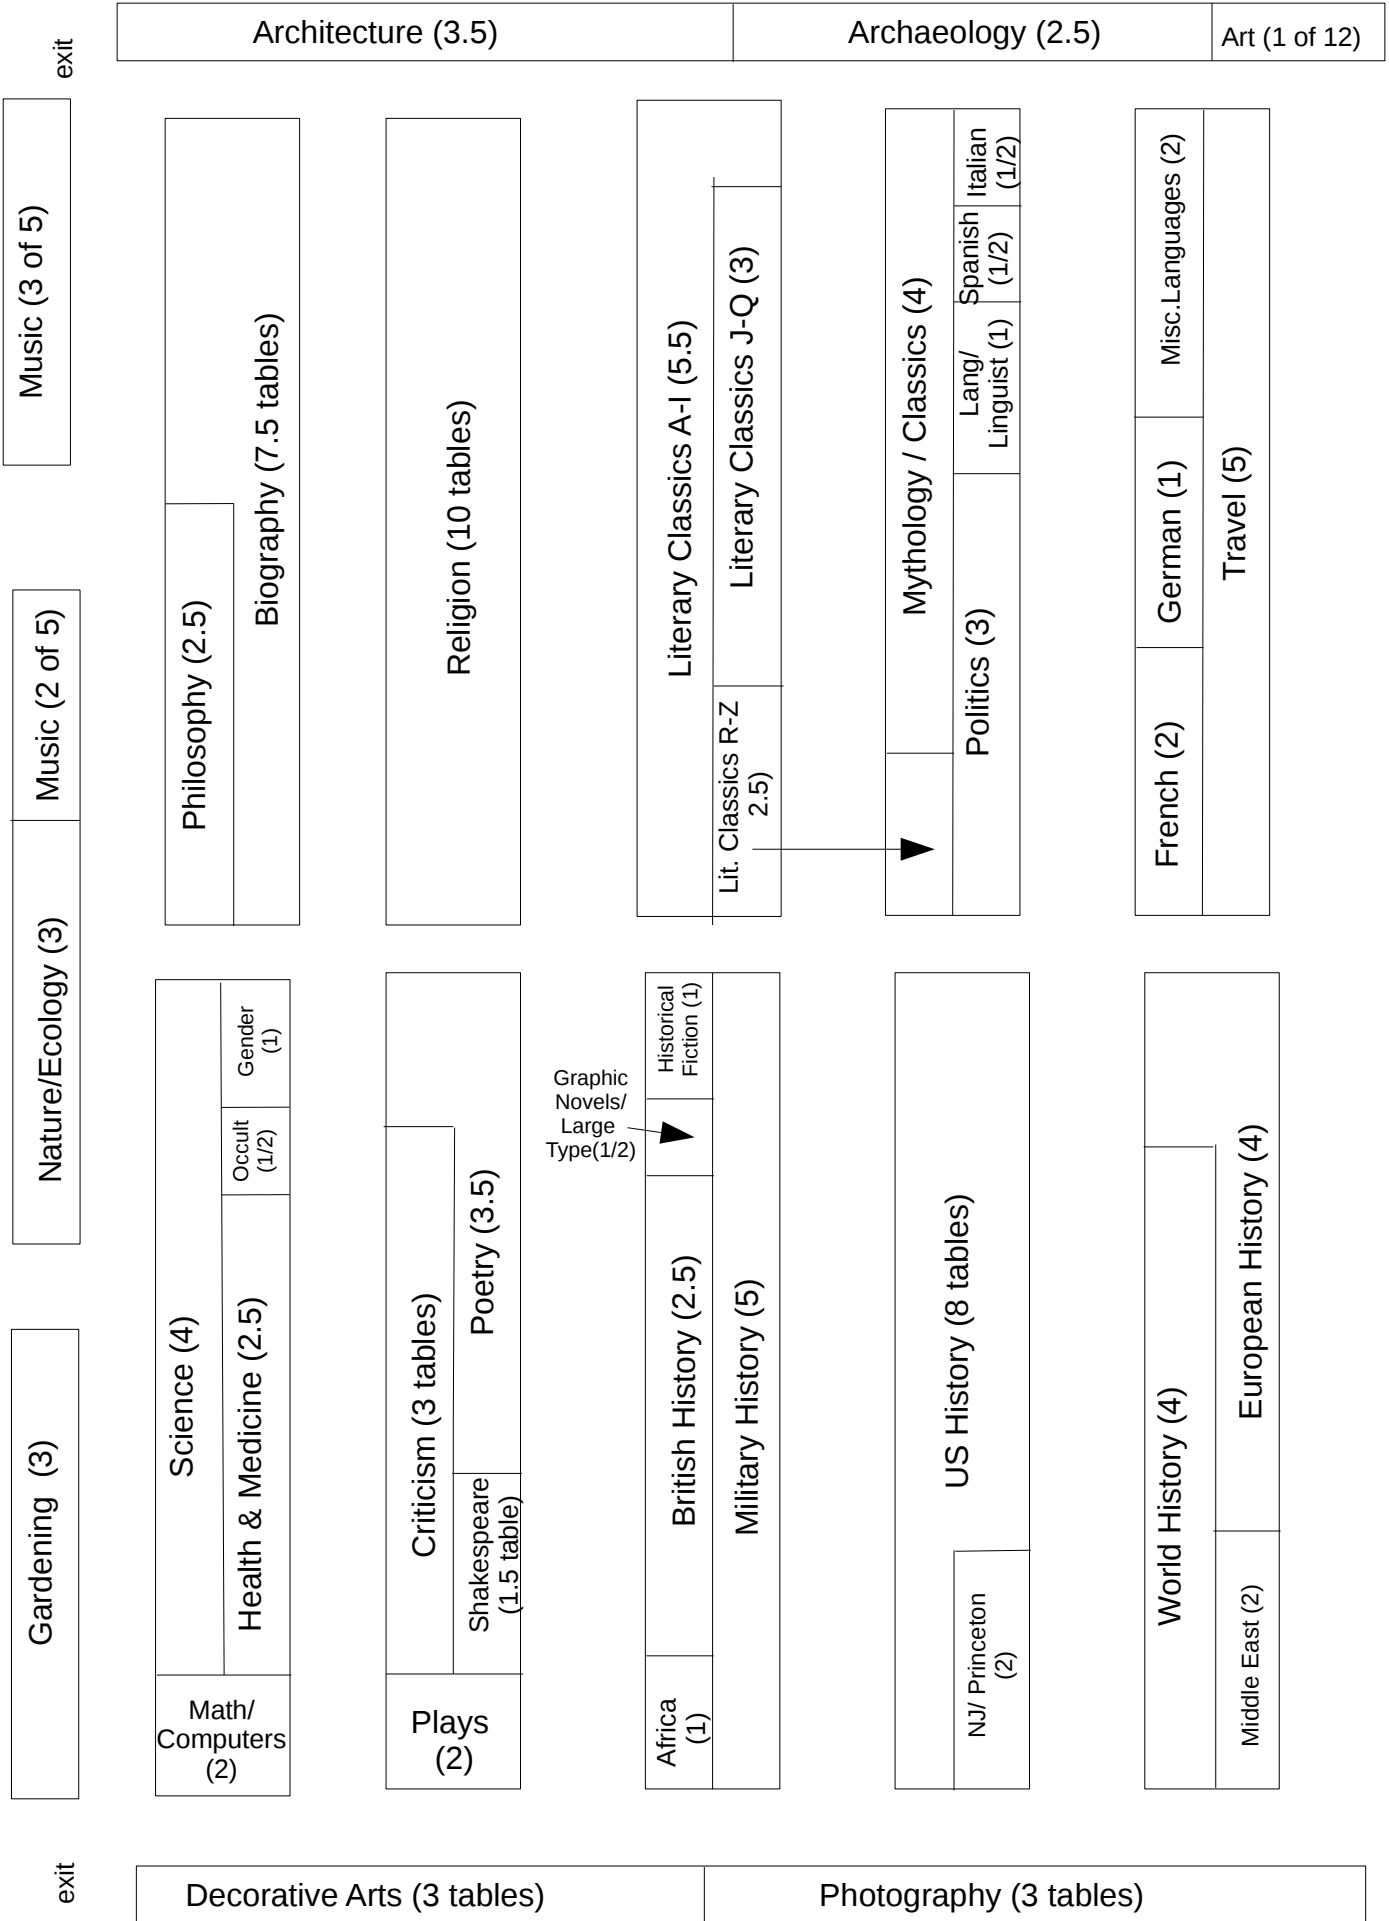

# Fox Room Layout

# Bryn Mawr – Wellesley Book Sale PDS Campus Center Book Category Layout

# PDS Gym Layout

exit

exit

entrance

Art (11 of 12 tables)

exit